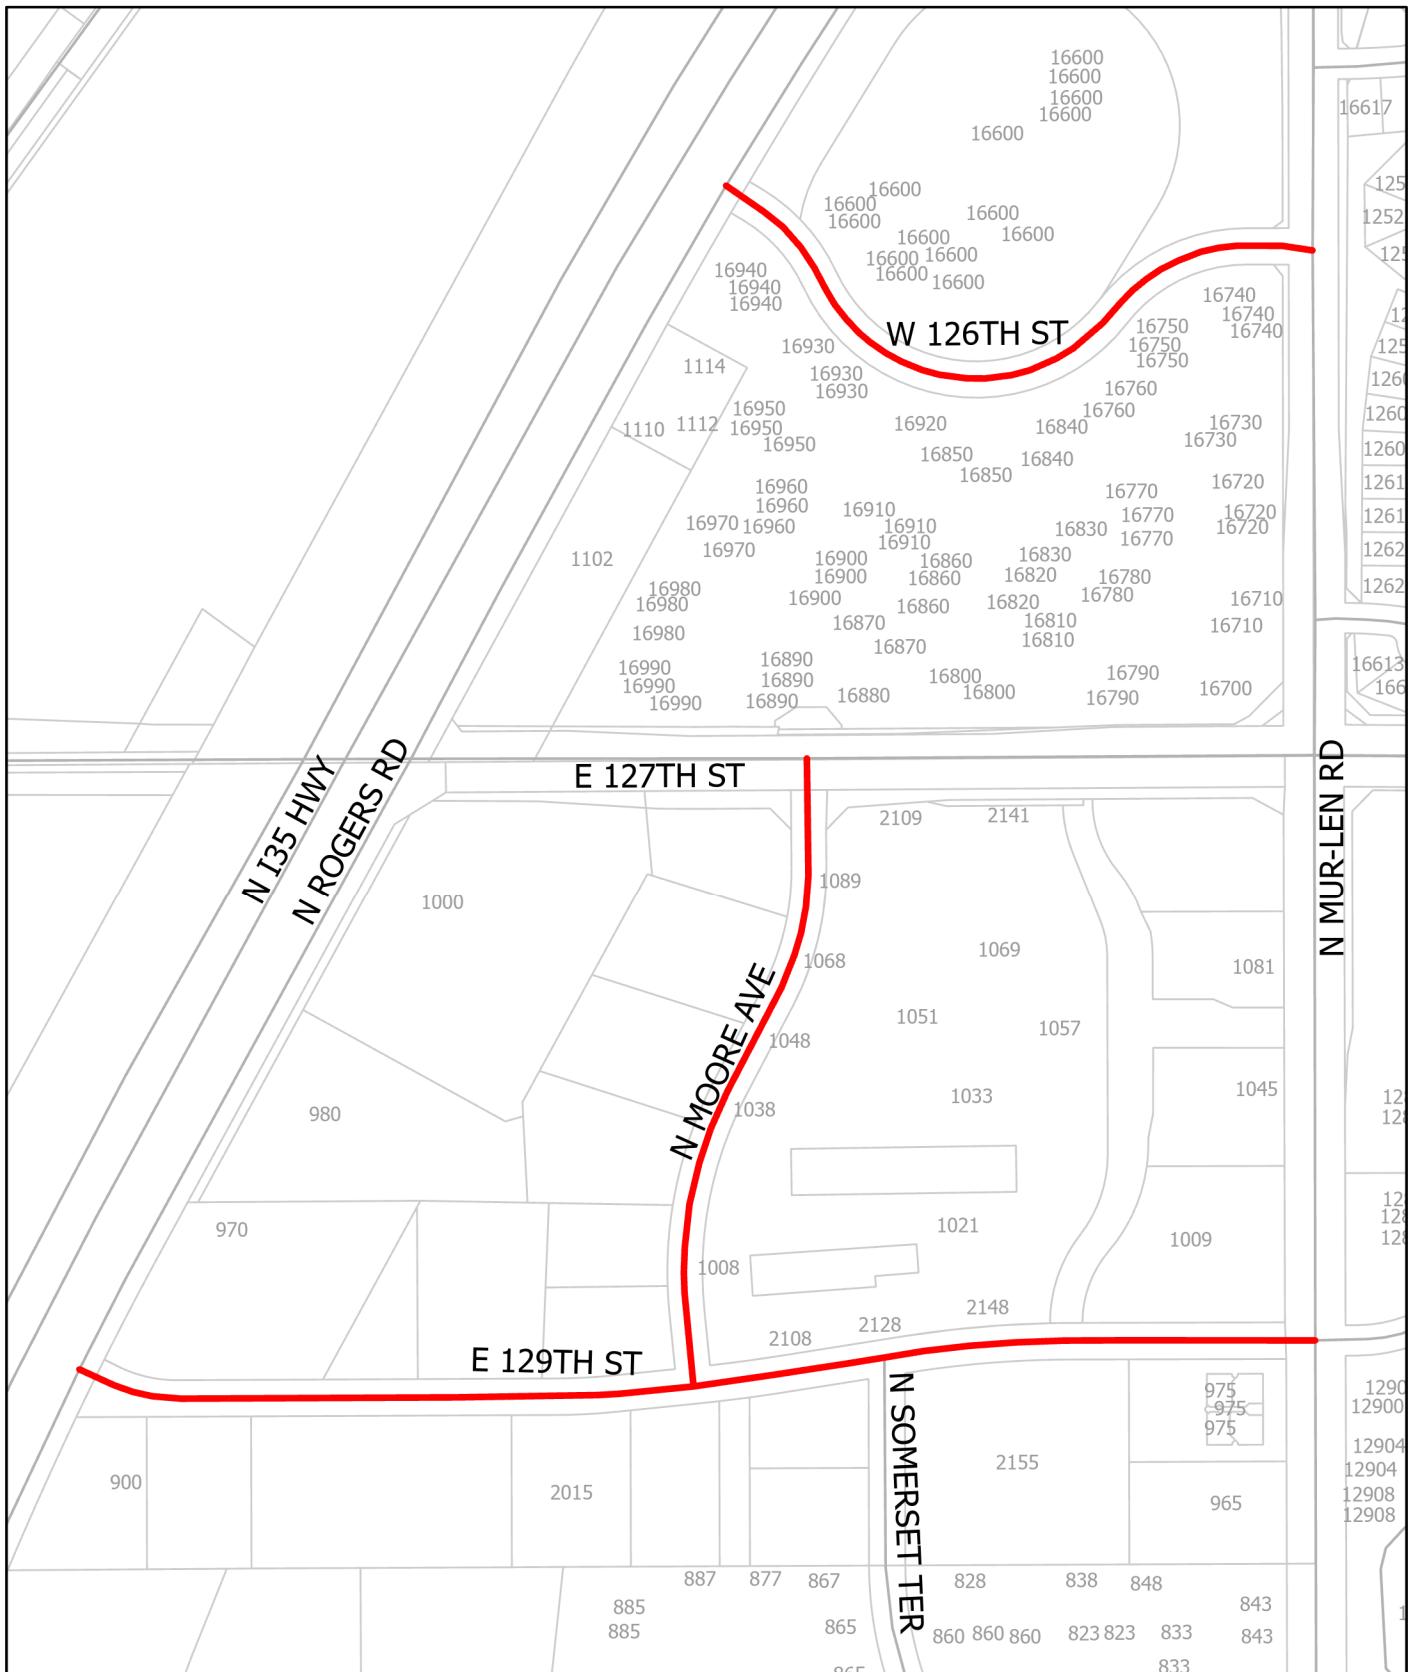

2025 Local and Collector Mill and Overlay - Group B

PN 3-P-007-25

Project Location Map

2025 Local and Collector Street Mill and Overlay - Group B Central

2025 Local and Collector Street Mill and Overlay - Group B Concord Square

2025 Local and Collector Street Mill and Overlay - Group B

Heritage and Avignon

2025 Local and Collector Street Mill and Overlay - Group B Somerset Oaks (North)

2025 Local and Collector Street Mill and Overlay - Group B Somerset Oaks (South)

2025 Local and Collector Street Mill and Overlay - Group B Sunnybrooke