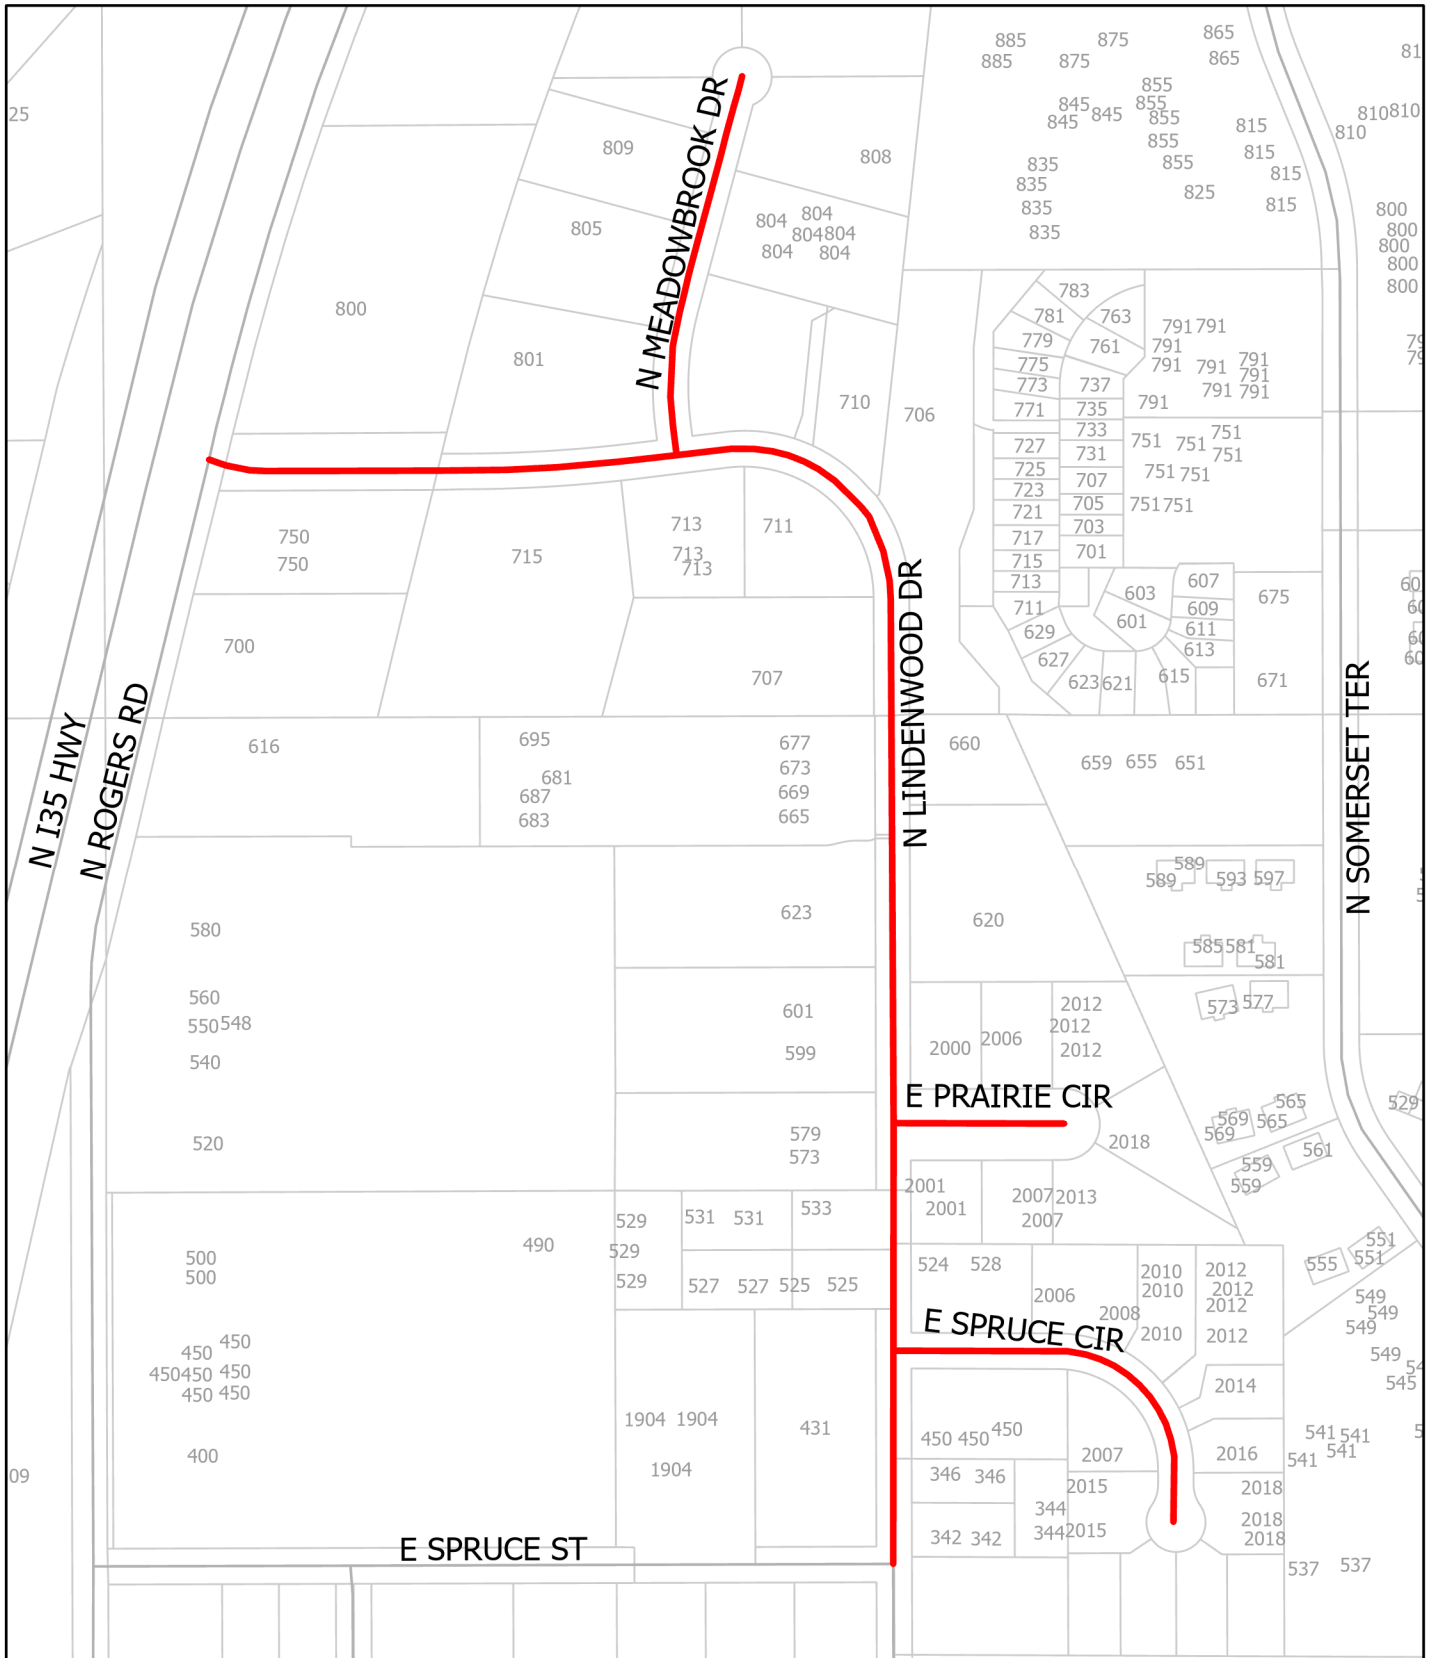

2025 Local and Collector Mill and Overlay - Group B

PN 3-P-007-25

Project Location Map

2025 Local and Collector Street Mill and Overlay - Group B Central

2025 Local and Collector Street Mill and Overlay - Group B Concord Square

2025 Local and Collector Street Mill and Overlay - Group B

Heritage and Avignon

2025 Local and Collector Street Mill and Overlay - Group B Somerset Oaks (North)

2025 Local and Collector Street Mill and Overlay - Group B Somerset Oaks (South)

2025 Local and Collector Street Mill and Overlay - Group B Sunnybrooke