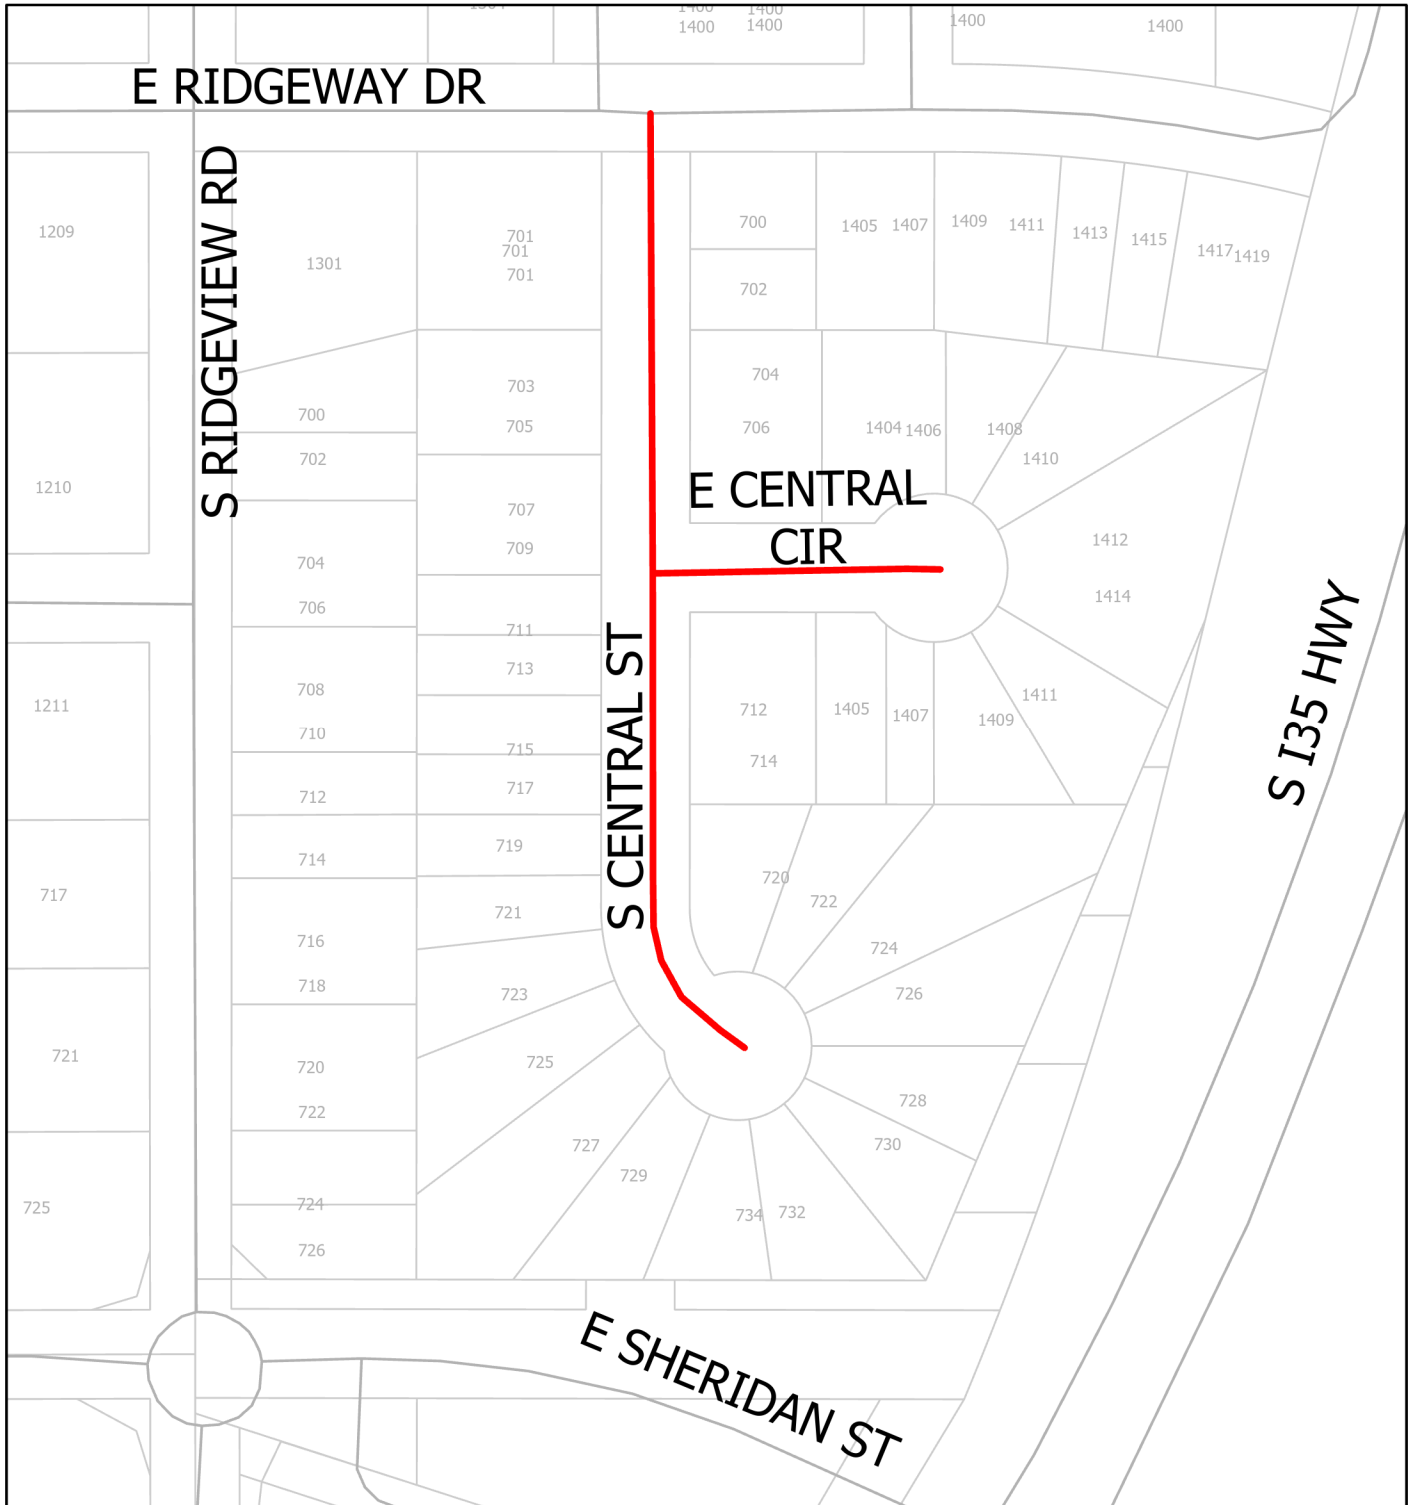

2025 Local and Collector Mill and Overlay - Group B

PN 3-P-007-25

Project Location Map

2025 Local and Collector Street Mill and Overlay - Group B Central

2025 Local and Collector Street Mill and Overlay - Group B Concord Square

2025 Local and Collector Street Mill and Overlay - Group B

Heritage and Avignon

2025 Local and Collector Street Mill and Overlay - Group B Somerset Oaks (North)

2025 Local and Collector Street Mill and Overlay - Group B Somerset Oaks (South)

2025 Local and Collector Street Mill and Overlay - Group B Sunnybrooke