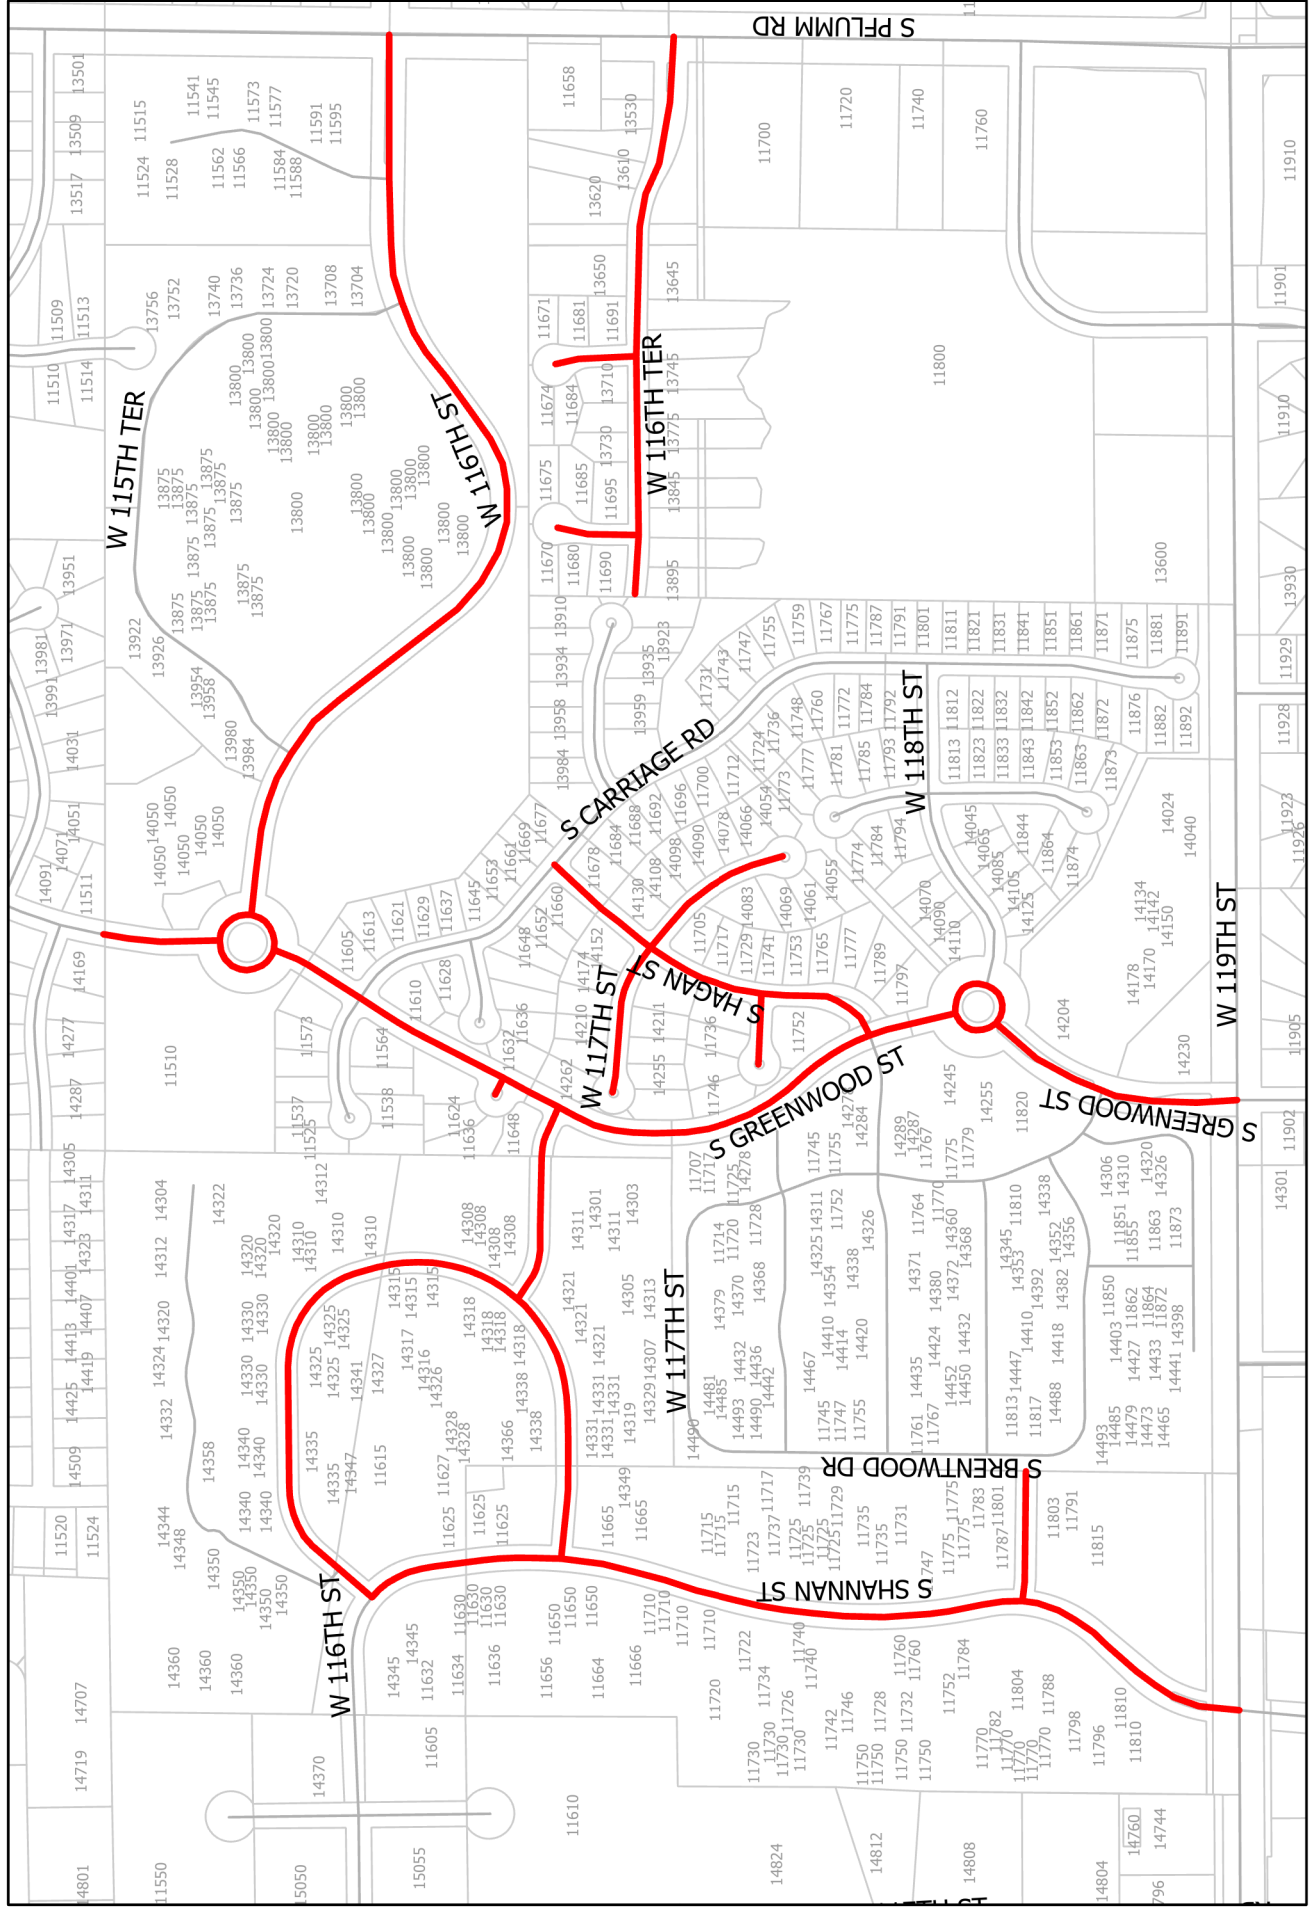

2025 Local and Collector Mill and Overlay - Group B

PN 3-P-007-25

Project Location Map

2025 Local and Collector Street Mill and Overlay - Group B Central

2025 Local and Collector Street Mill and Overlay - Group B Concord Square

2025 Local and Collector Street Mill and Overlay - Group B

Heritage and Avignon

2025 Local and Collector Street Mill and Overlay - Group B Somerset Oaks (North)

2025 Local and Collector Street Mill and Overlay - Group B Somerset Oaks (South)

2025 Local and Collector Street Mill and Overlay - Group B Sunnybrooke