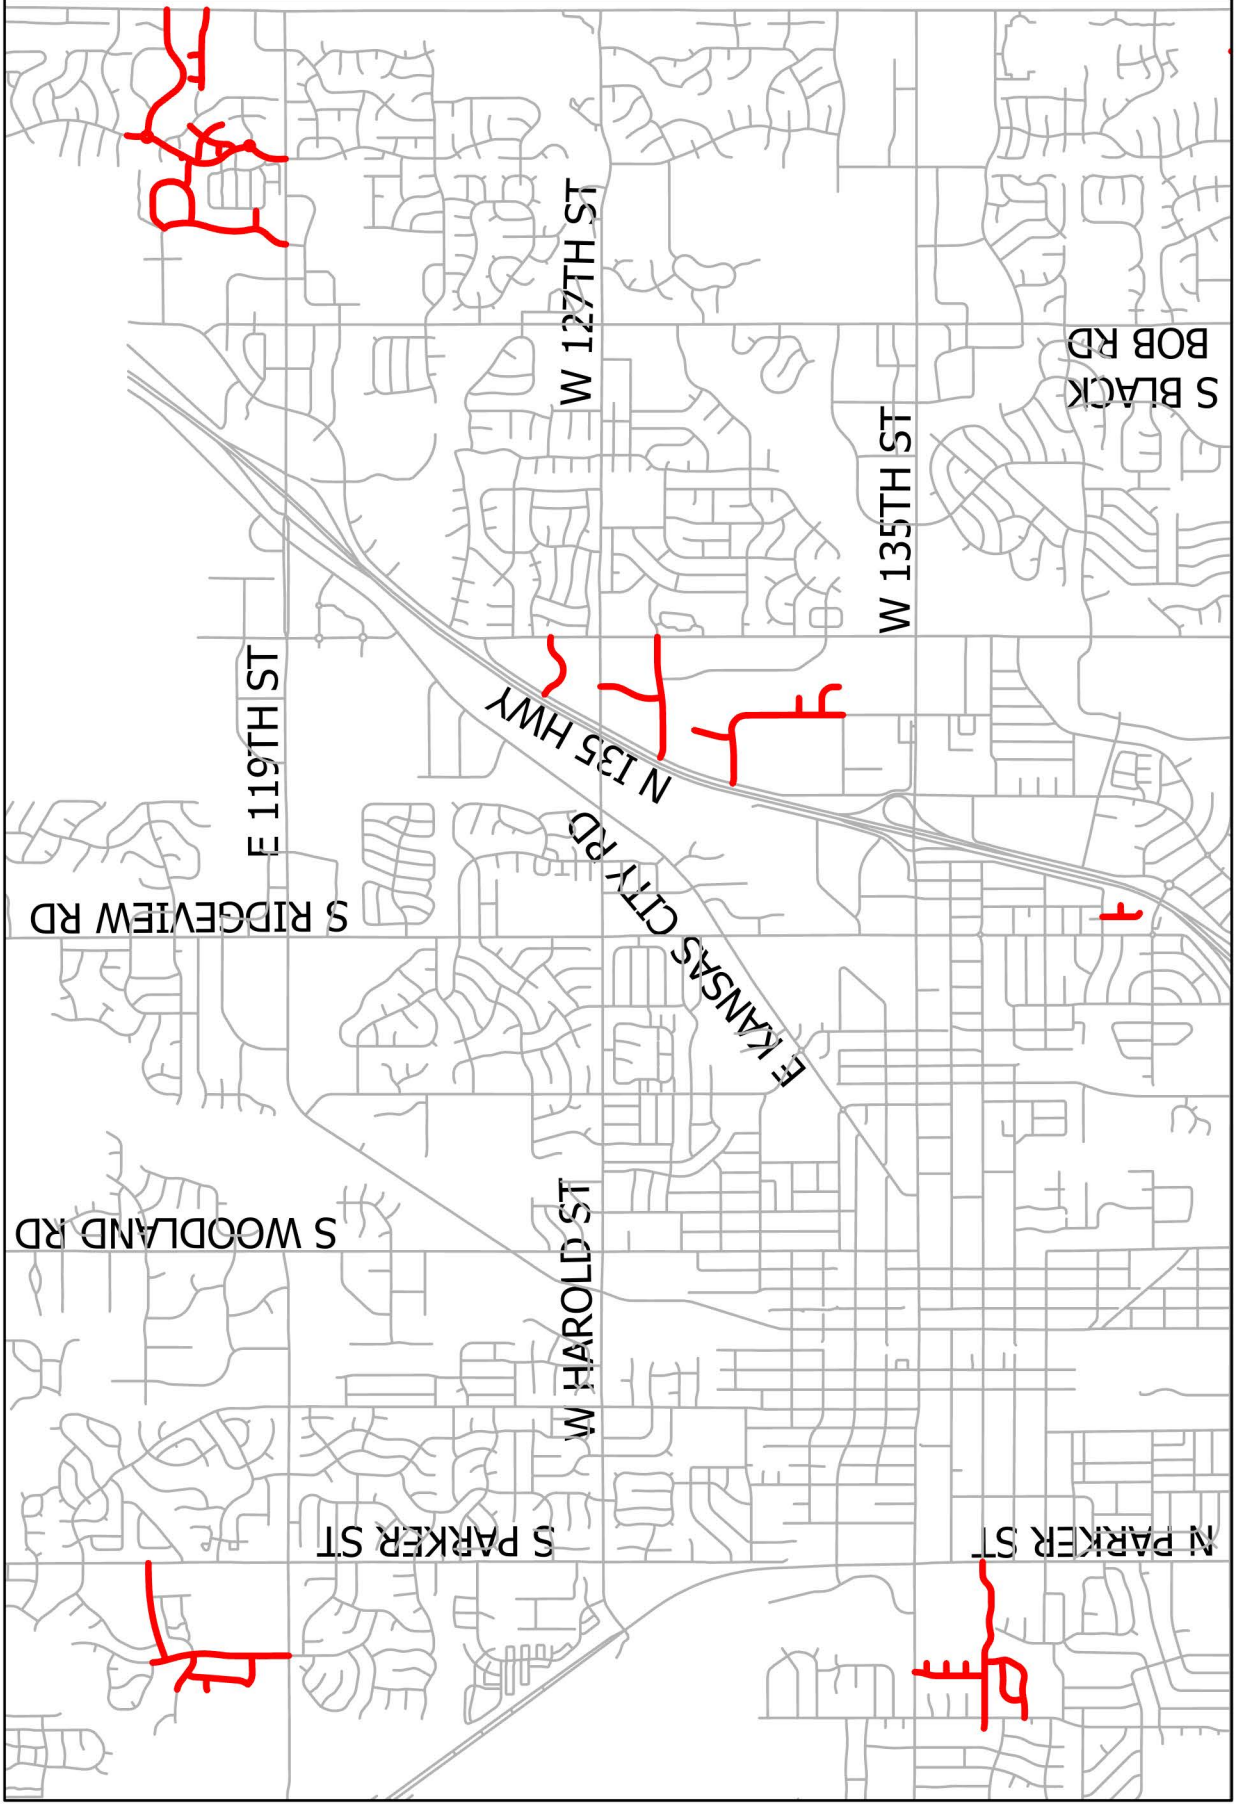

2025 Local and Collector Mill and Overlay - Group B

PN 3-P-007-25

Project Location Map

2025 Local and Collector Street Mill and Overlay - Group B Central

2025 Local and Collector Street Mill and Overlay - Group B Concord Square

2025 Local and Collector Street Mill and Overlay - Group B

Heritage and Avignon

2025 Local and Collector Street Mill and Overlay - Group B Somerset Oaks (North)

2025 Local and Collector Street Mill and Overlay - Group B Somerset Oaks (South)

2025 Local and Collector Street Mill and Overlay - Group B Sunnybrooke