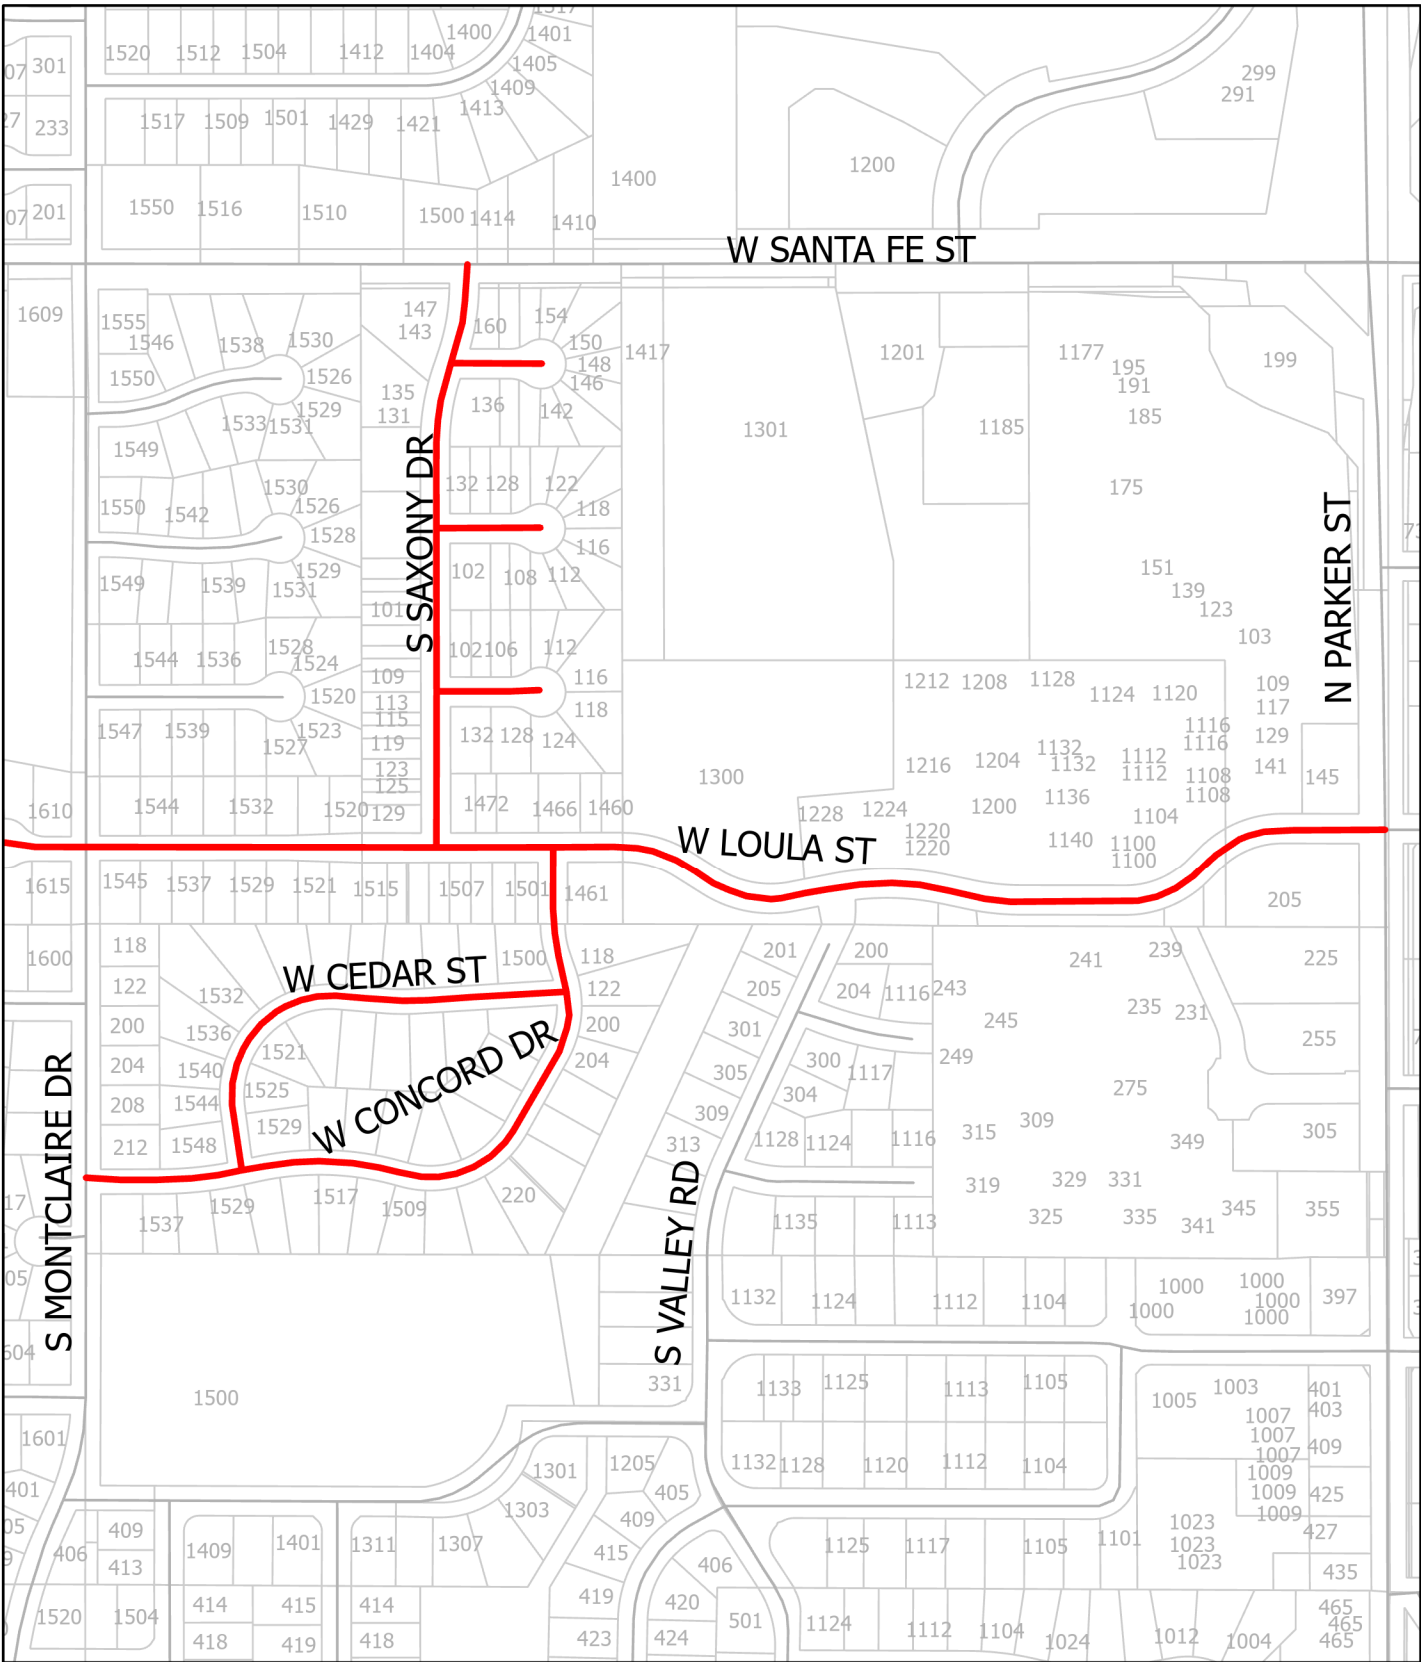

2025 Local and Collector Mill and Overlay - Group B

PN 3-P-007-25

Project Location Map

2025 Local and Collector Street Mill and Overlay - Group B Central

2025 Local and Collector Street Mill and Overlay - Group B Concord Square

2025 Local and Collector Street Mill and Overlay - Group B

Heritage and Avignon

2025 Local and Collector Street Mill and Overlay - Group B Somerset Oaks (North)

2025 Local and Collector Street Mill and Overlay - Group B Somerset Oaks (South)

2025 Local and Collector Street Mill and Overlay - Group B Sunnybrooke