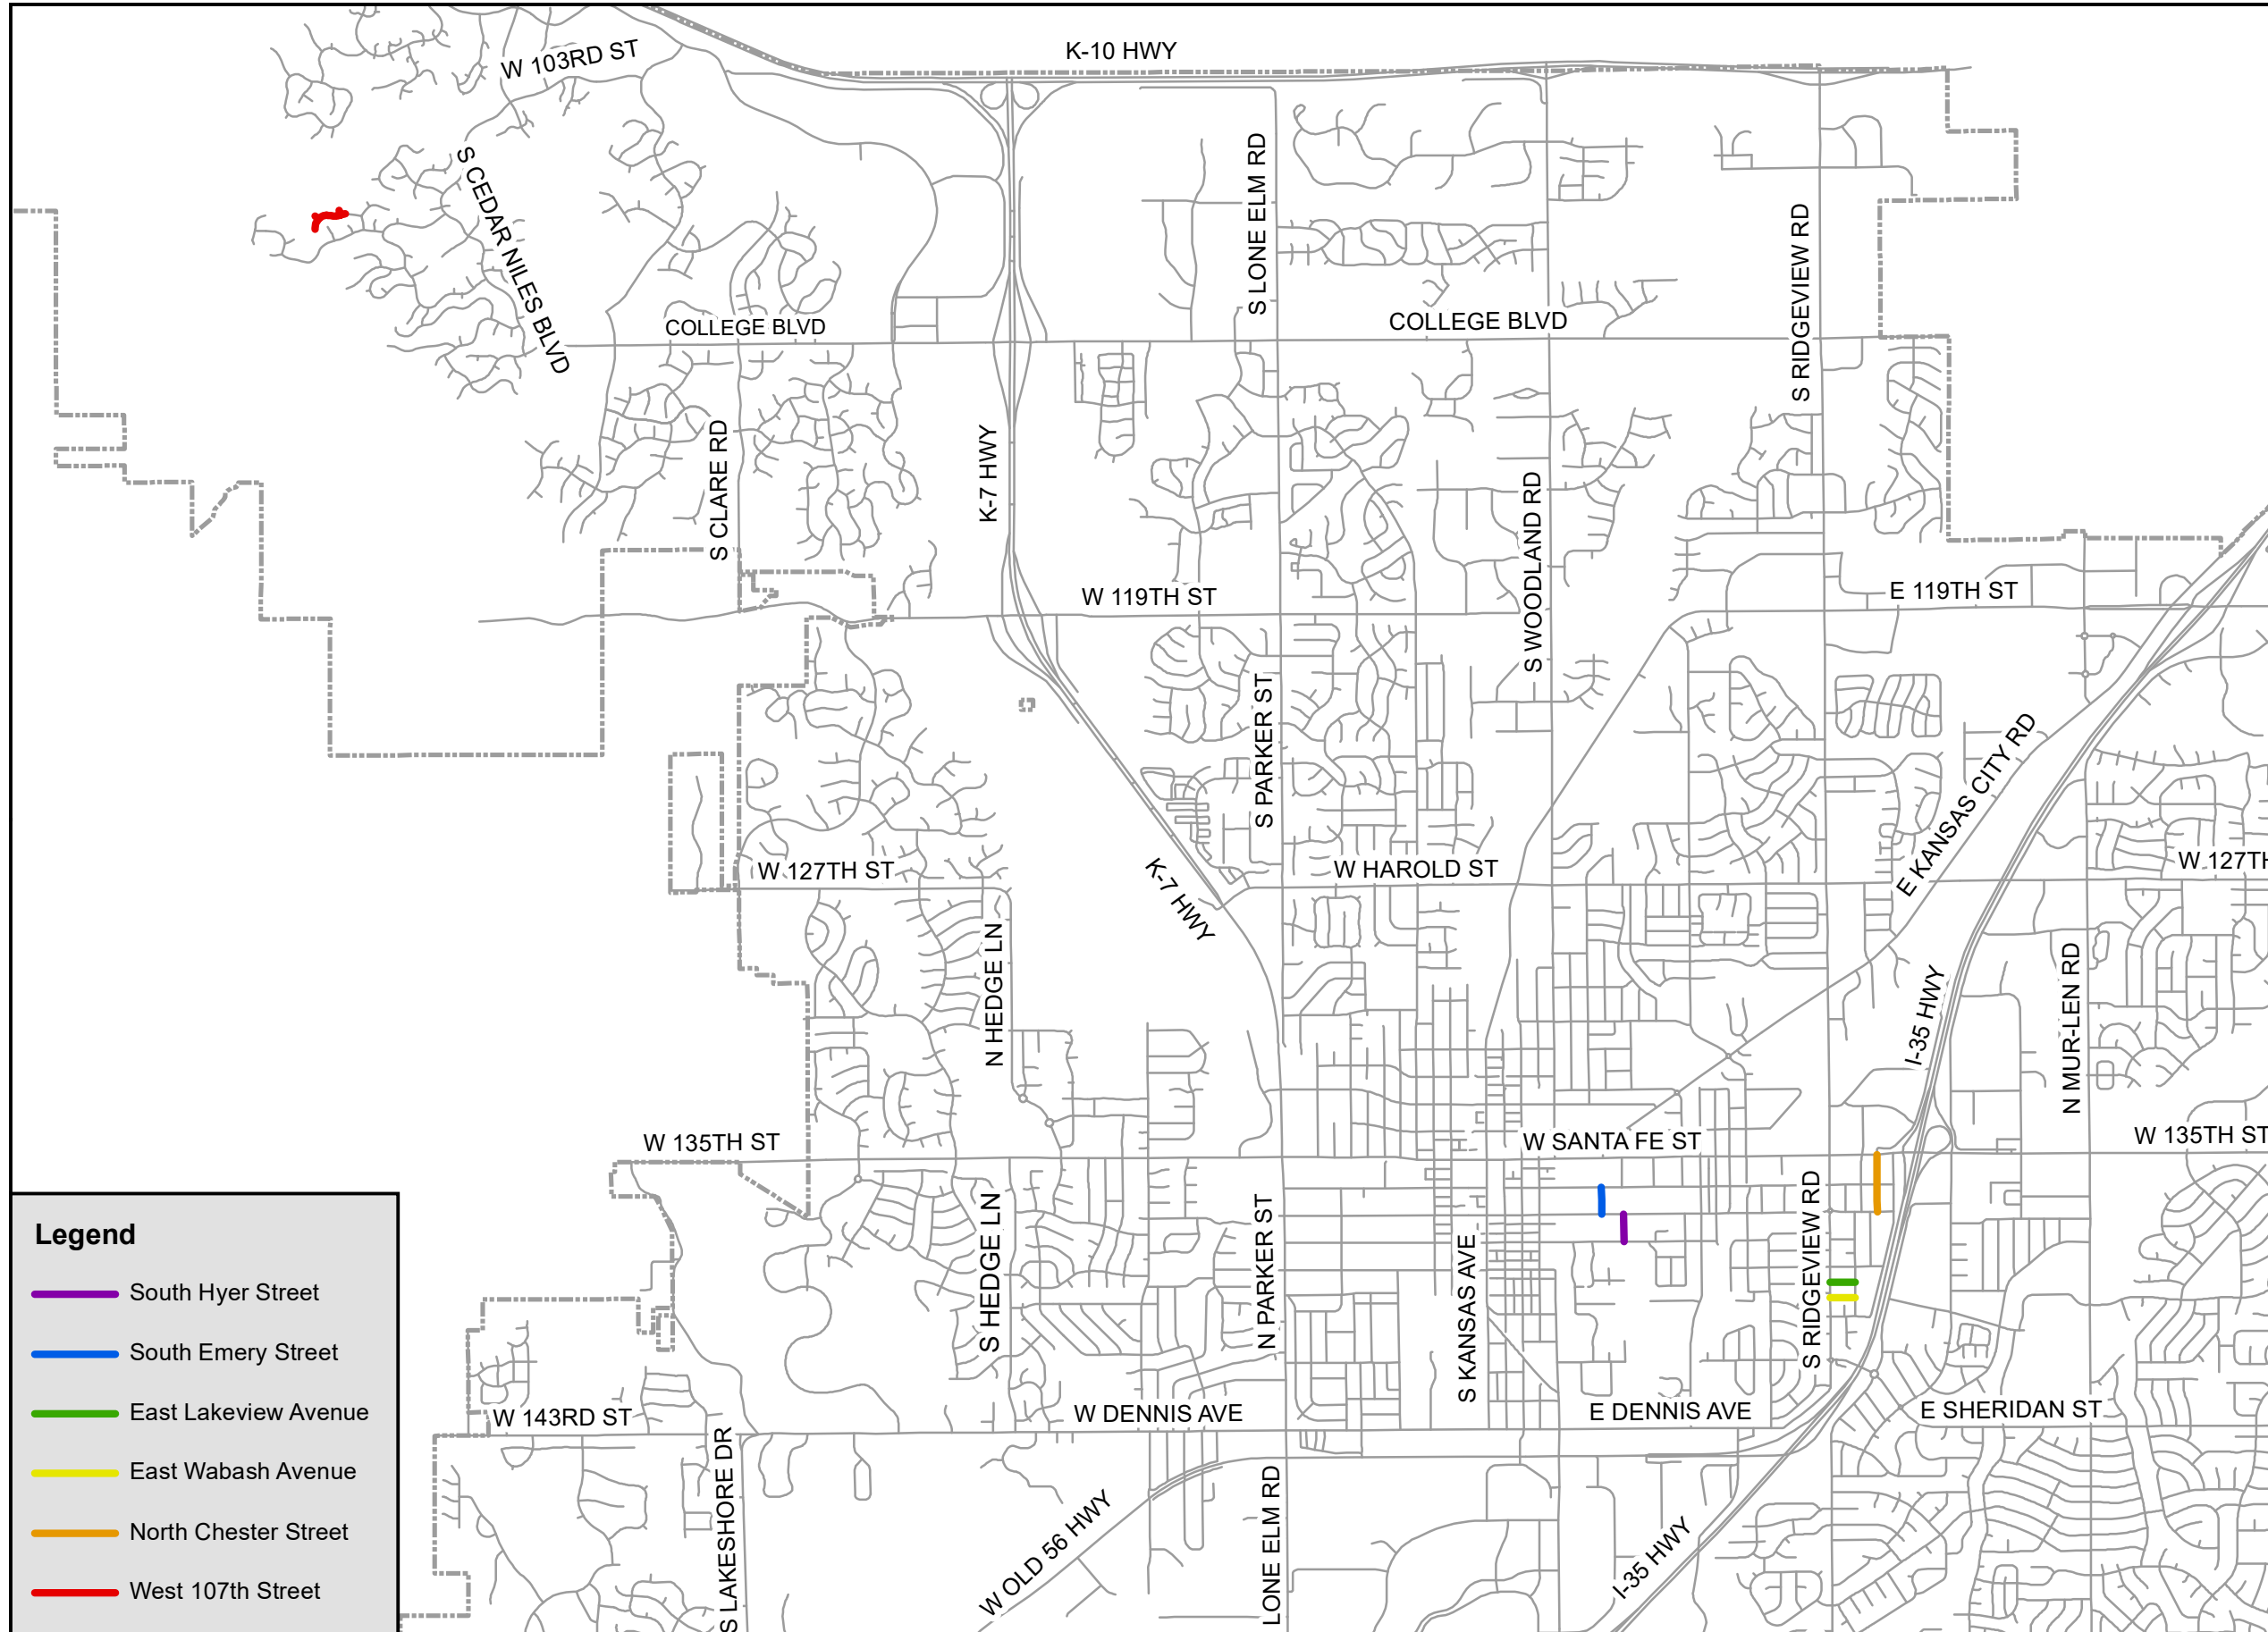

2026 Neighborhood Street Improvement Project Project Location Map

Legend

- South Hyer Street
- South Emery Street
- East Lakeview Avenue
- East Wabash Avenue
- North Chester Street
- West 107th Street