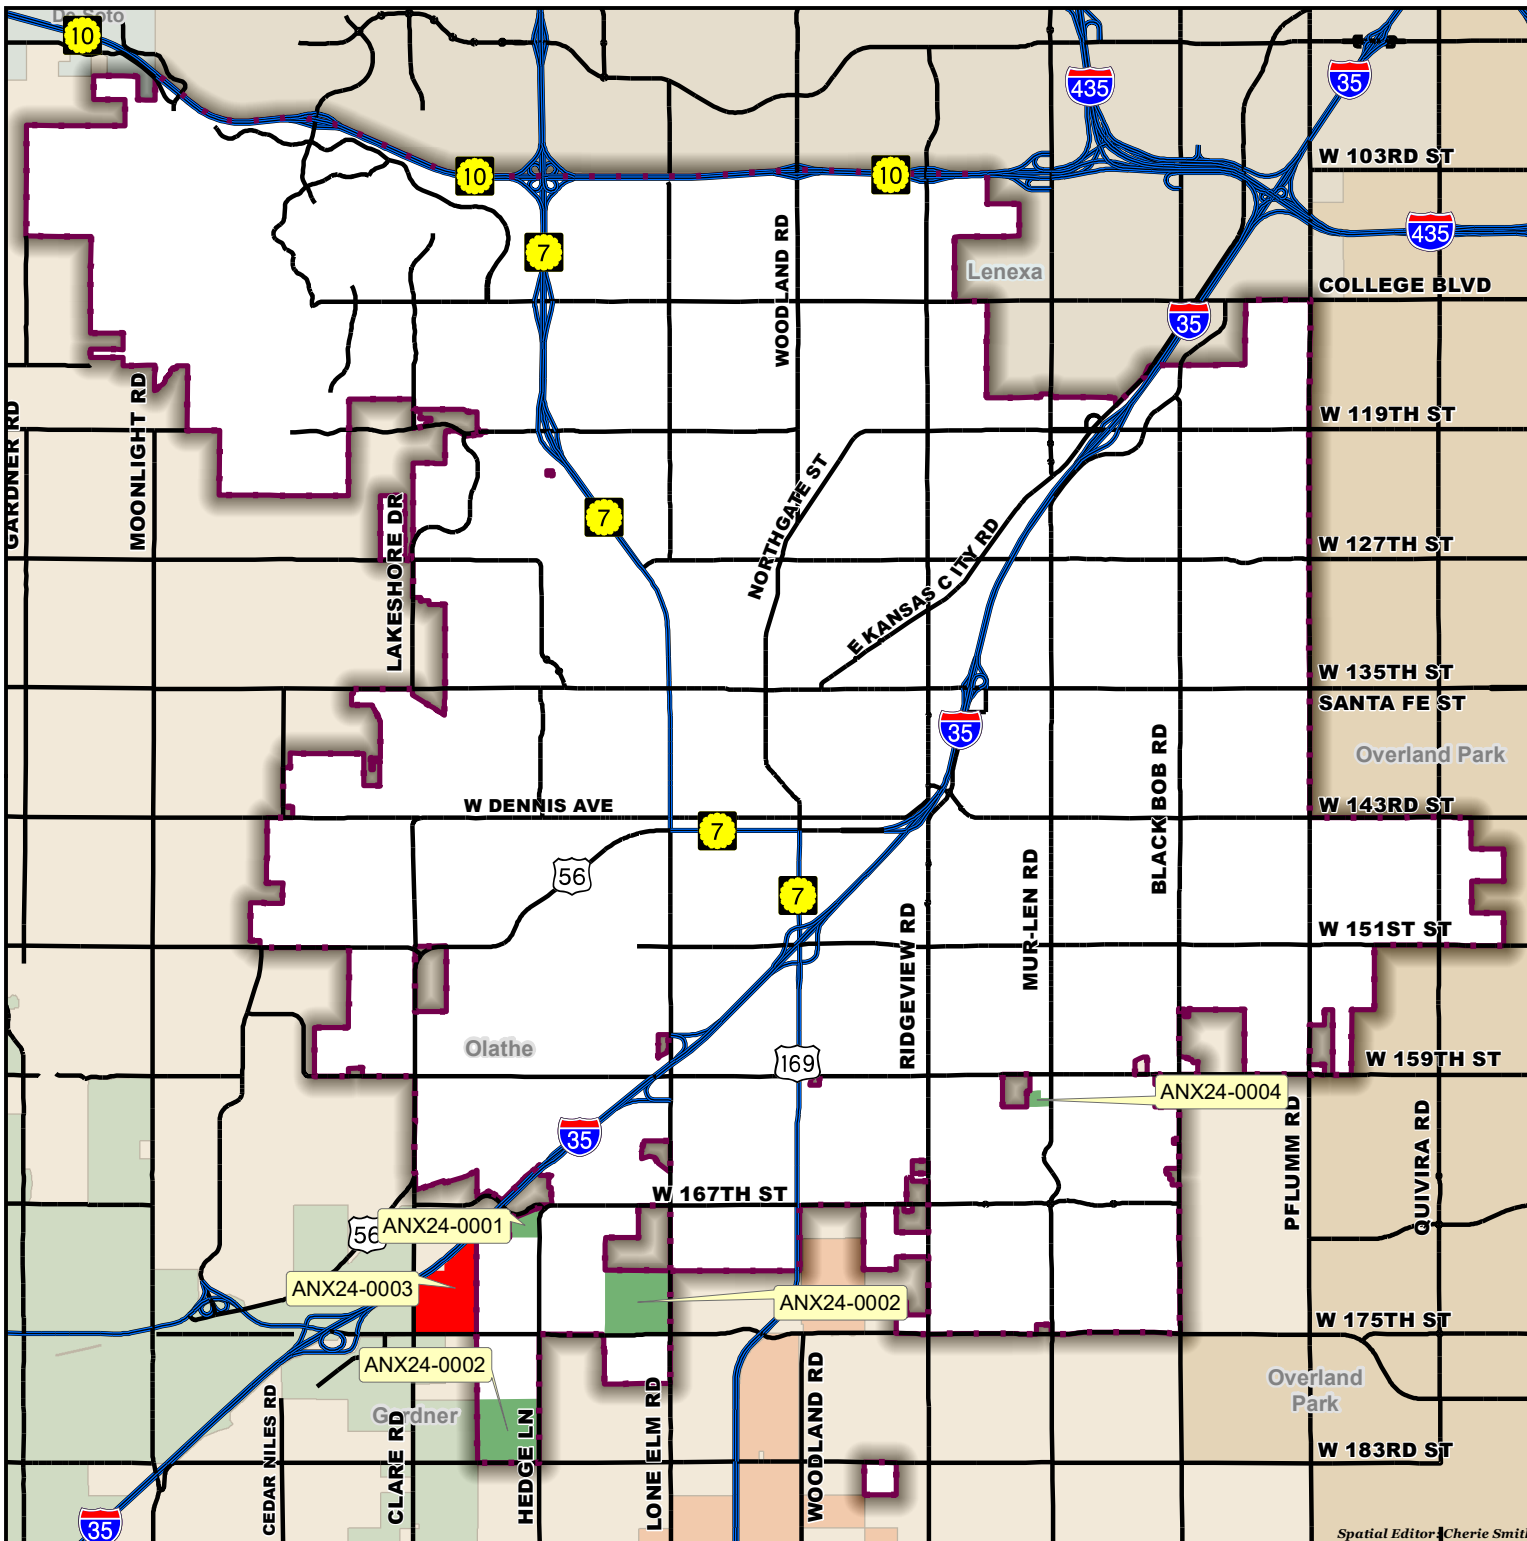

## Annual Boundary Adjustment

Total area of The City of Olathe: ~ 65.4 sq mi or 41,870 acres

-  2024 Annexations
-  2024 Deannexations

Total area of 2024 annexations: ~ .56 sq mi  
or  
.87 % of the city's total area

Map provided by:  
**Olathe GIS**  
11/14/2024