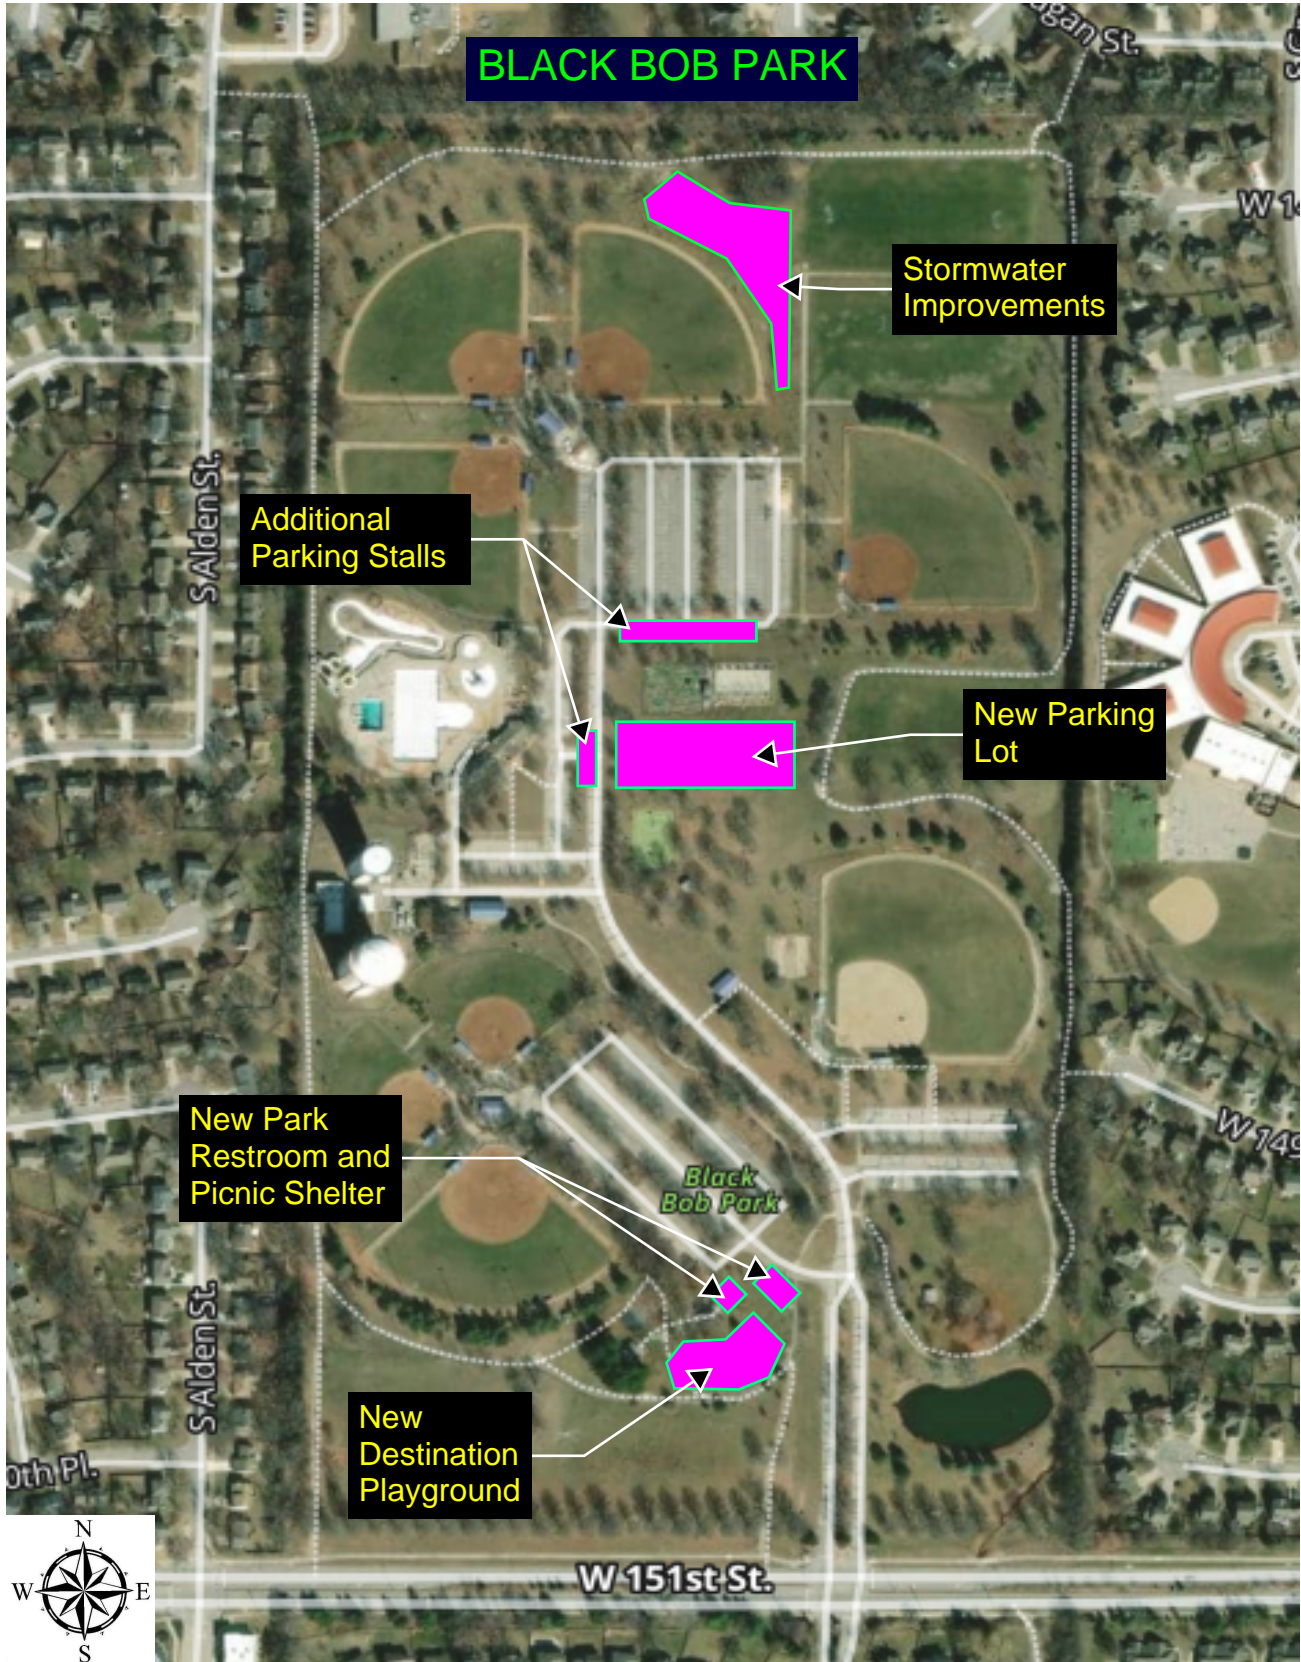

Project Location Map - Black Bob Park Improvements Phase I

Not to Scale