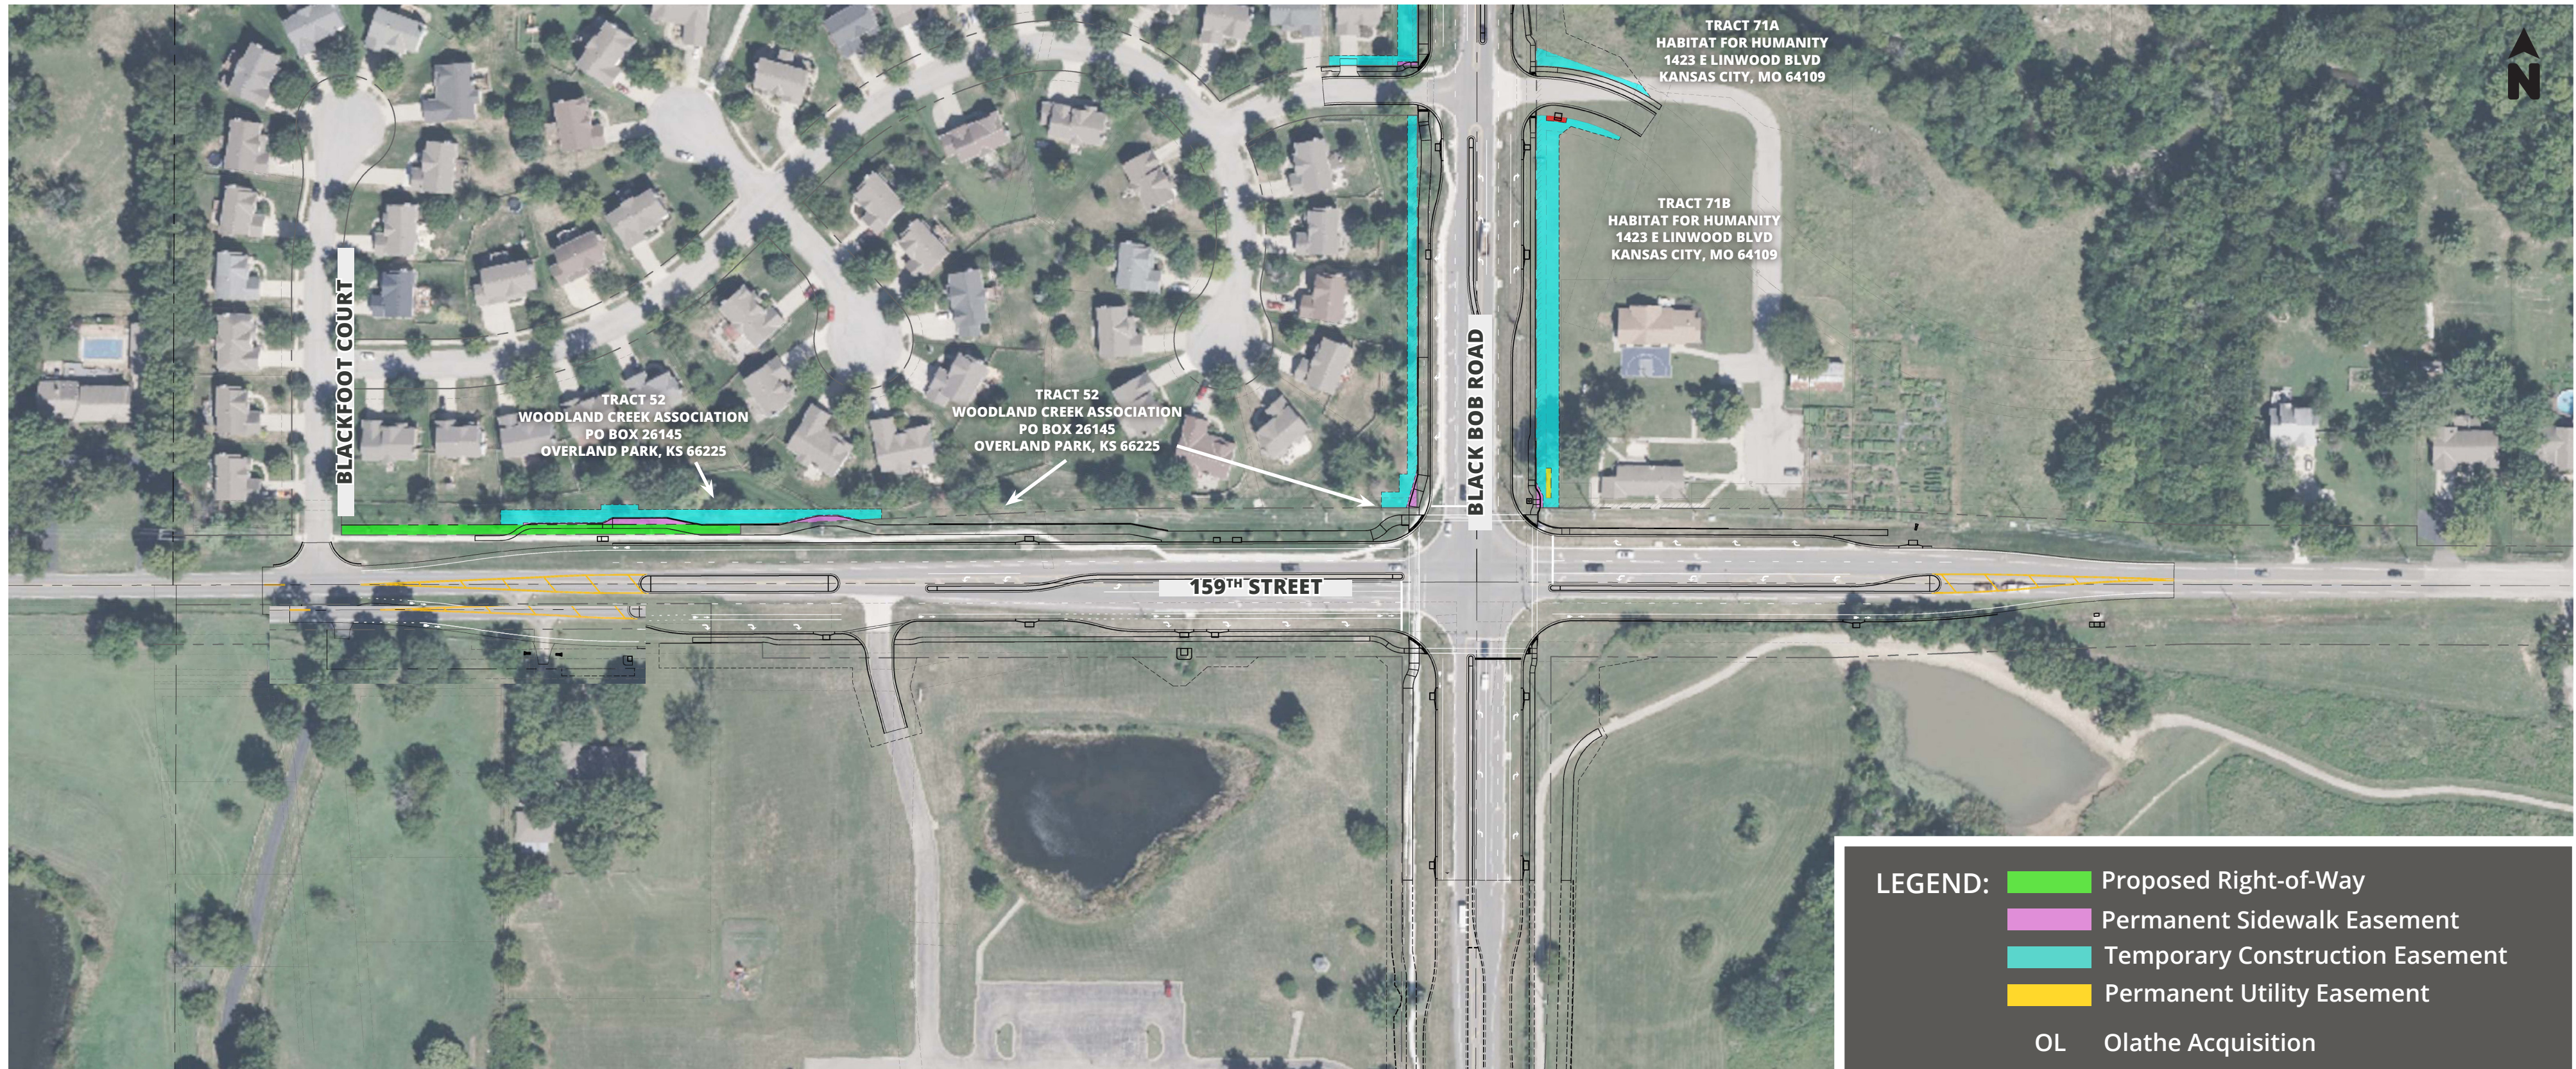

MATCHLINE A

# Right-of-Way & Easement Layouts | Black Bob Road (153rd Terrace to 159th Street) Improvements [PN 3-C-041-23]

**Right-of-Way & Easement Layouts | Black Bob Road (153rd Terrace to 159th Street) Improvements (PN 3-C-041-23)**

**Right-of-Way & Easement Layouts | Black Bob Road (153rd Terrace to 159th Street) Improvements (PN 3-C-041-23)**