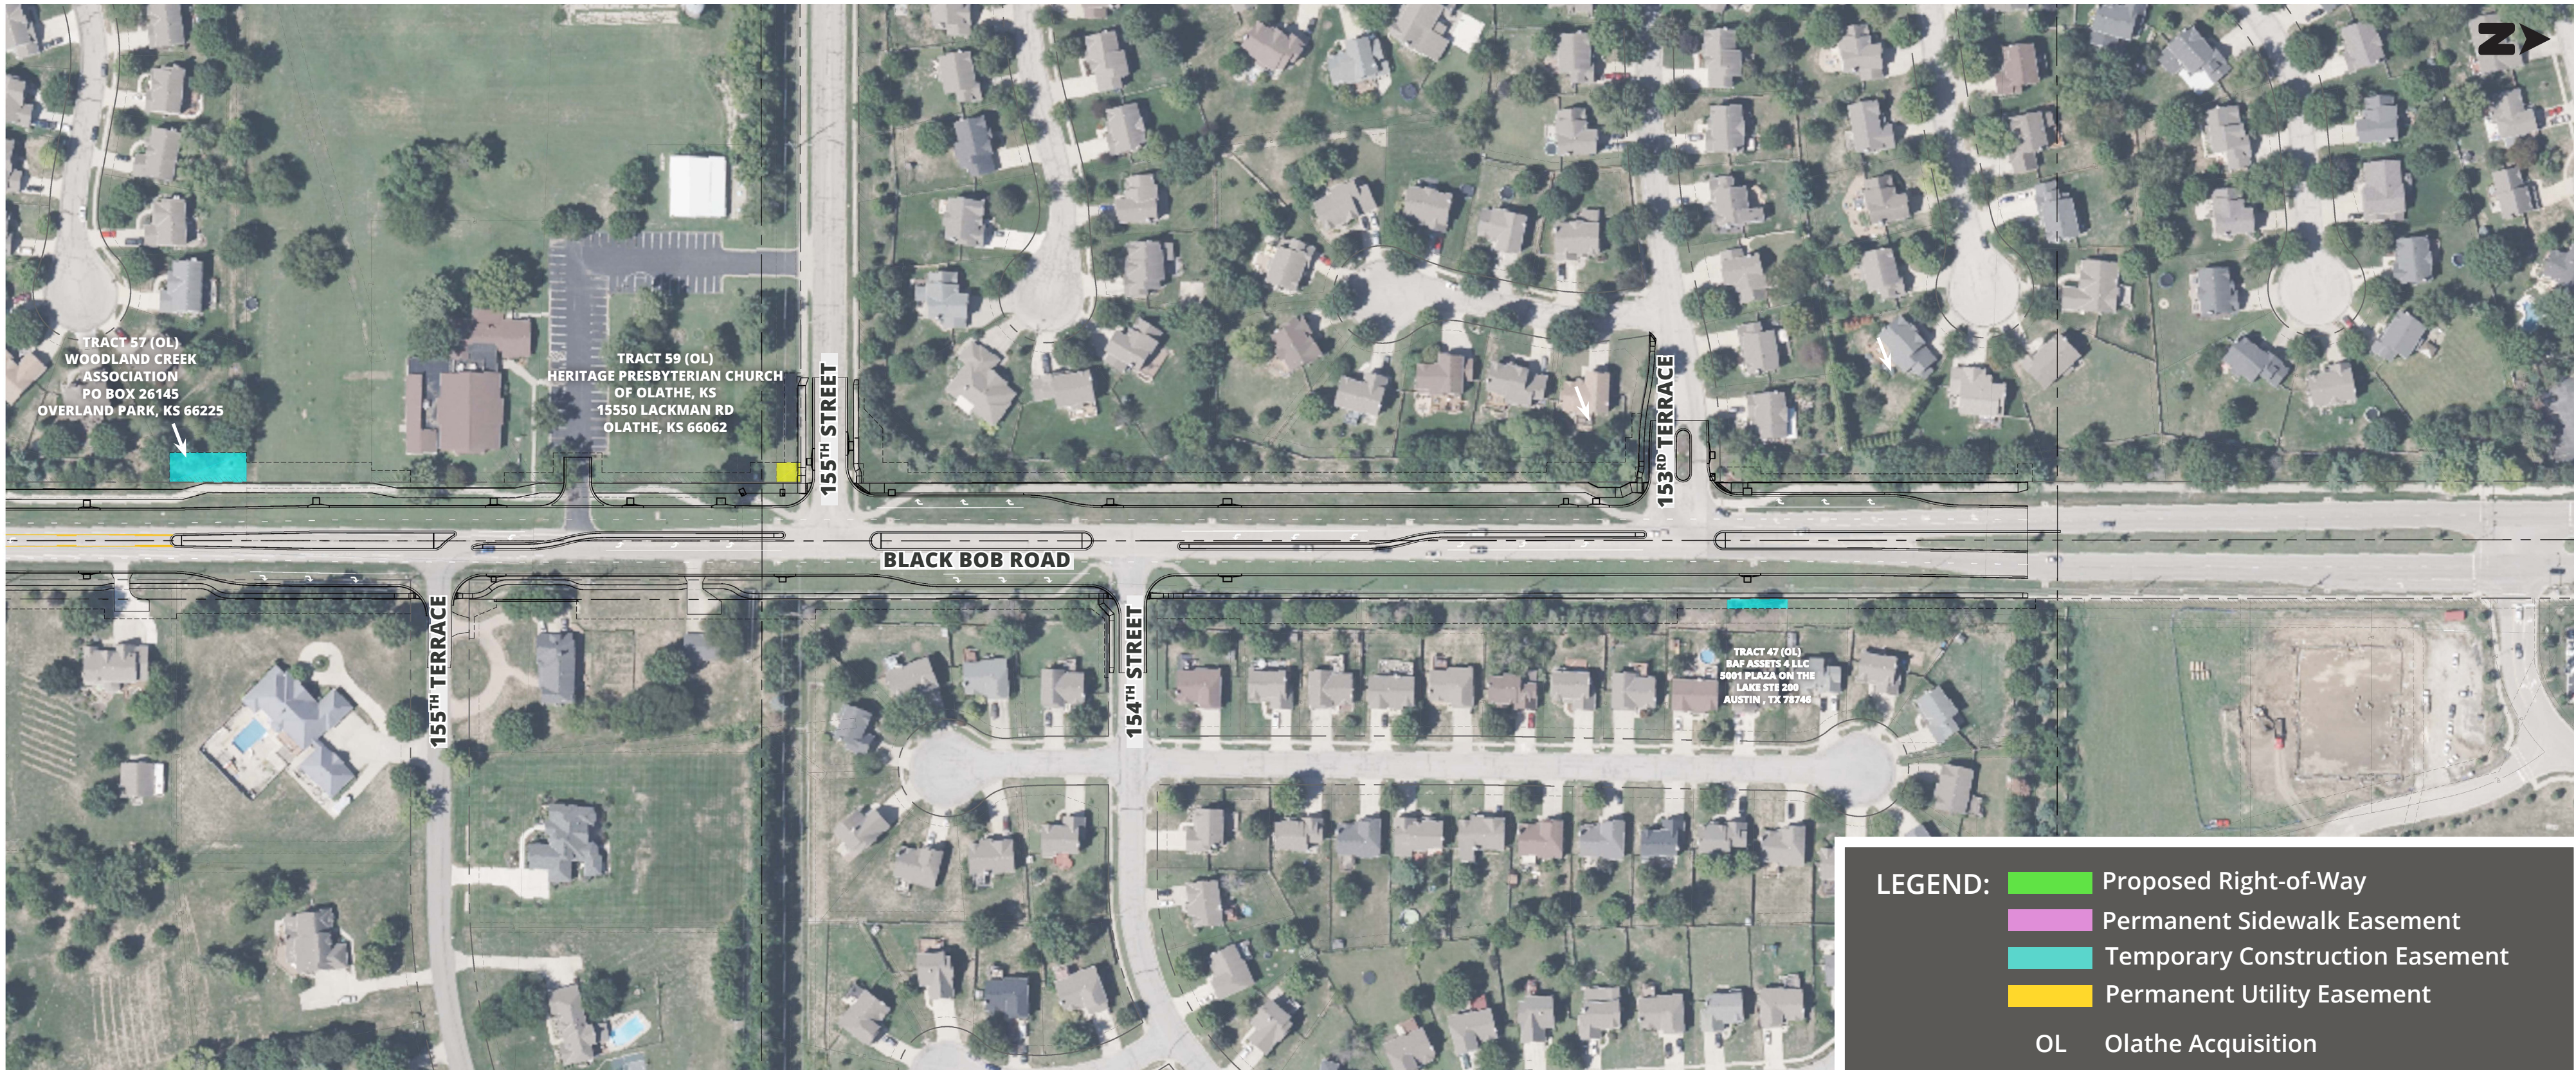

MATCHLINE A

# Right-of-Way & Easement Layouts | Black Bob Road (153rd Terrace to 159th Street) Improvements [PN 3-C-041-23]

**Right-of-Way & Easement Layouts | Black Bob Road (153rd Terrace to 159th Street) Improvements (PN 3-C-041-23)**

**Right-of-Way & Easement Layouts | Black Bob Road (153rd Terrace to 159th Street) Improvements (PN 3-C-041-23)**